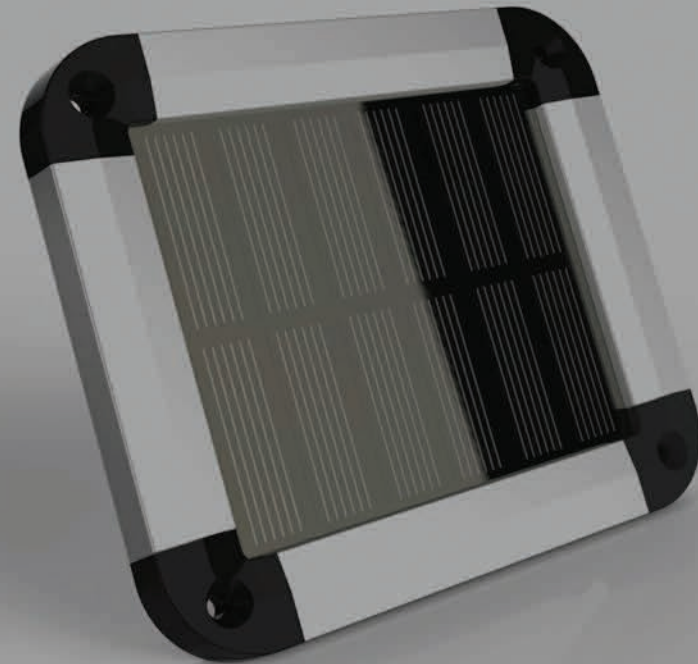

Freeplay Radiance is a tough and well featured solar powered LED lantern designed to provide excellent illumination in off grid settings. It is ideal for use inside the home or outdoors.

There is an integrated SOS alarm to support personal security in isolated or challenging environments.

LIGHT SETTINGS

3 LIGHT
SETTINGS

Solas is simple to use, free to run and can be carried by hand or hung in many different settings

Portable Lighting

Introducing Solas Super

NEW FOR 2016

Portable Lighting

The Solas Super uses an external solar panel for double the light of the Solas Eco